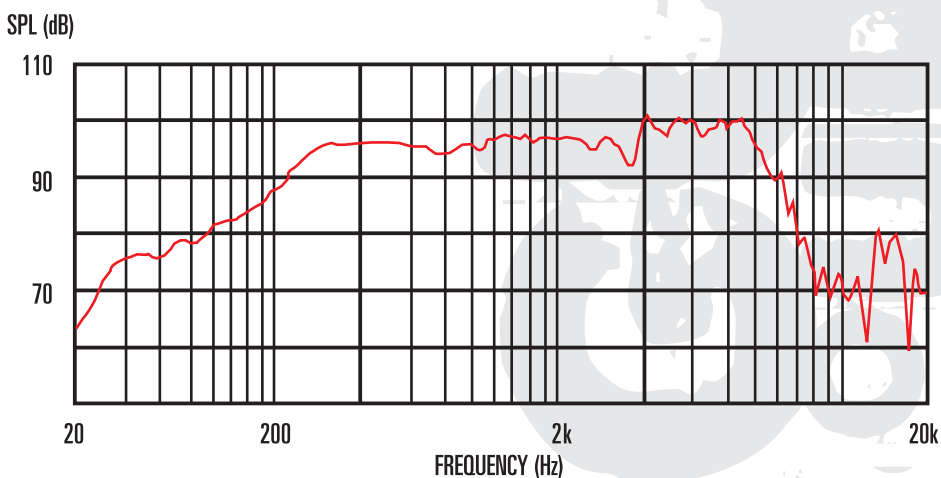

CELESTION
GUITAR
LOUDSPEAKERS

G10 GOLD

Following the great reviews we received for the Gold 12", we realised there was also a need for a speaker that conveyed the Alnico mellowness of the original Blue, with the speed and response of a 10" driver.

The G10 Gold is the ultimate 10" speaker, blending unmistakable Alnico class with a rich low-end, creamy mid-range and vintage chiming top-end. Springy, warm, revealing and highly expressive, it can be used singly or in pairs to add a classy sheen to any amp, or in a 4x10 configuration for higher volume depth, warmth and shimmer, with less of the boom associated with 4x12 cabinets.

8 FREQUENCY RESPONSE

GENERAL SPECIFICATIONS

Nominal diameter	10", 254mm
Power rating	40W
Nominal impedance	8 Ω & 15 Ω
Sensitivity	98dB
Chassis type	Pressed steel
Voice coil diameter	1.75", 44.5mm
Voice coil material	Round copper
Magnet type	Alnico
Frequency range	80-6000Hz
Resonance frequency, Fs	80Hz

MOUNTING INFORMATION

Diameter	10.1", 256mm
Overall depth	5.3", 135mm
Magnet structure diameter	4.7", 119mm
Cut-out diameter	9.0", 229mm
Mounting slot dimensions	0.25 x 0.43", 6.5 x 11mm
Number of mounting slot	8
Mounting slot PCD	9.6", 244mm
Unit weight	5.9lb, 2.7kg