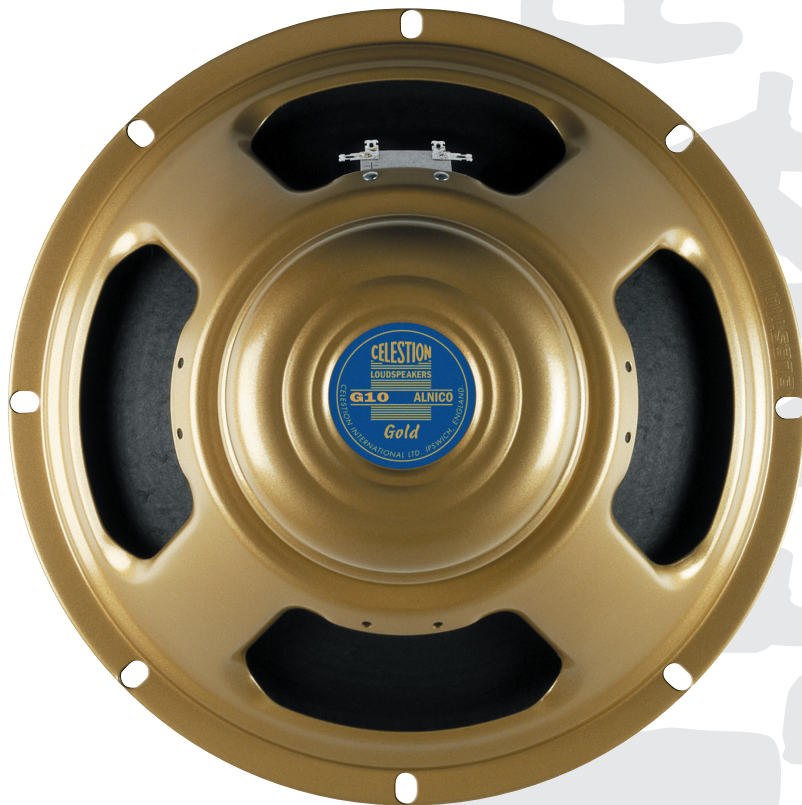

CELESTION
GUITAR
LOUDSPEAKERS

G10 GOLD

Following the great reviews we received for the Gold 12", we realised there was also a need for a speaker that conveyed the Alnico mellowness of the original Blue, with the speed and response of a 10" driver.

The G10 Gold is the ultimate 10" speaker, blending unmistakable Alnico class with a rich low-end, creamy mid-range and vintage chiming top-end. Springy, warm, revealing and highly expressive, it can be used singly or in pairs to add a classy sheen to any amp, or in a 4x10 configuration for higher volume depth, warmth and shimmer, with less of the boom associated with 4x12 cabinets.

8 FREQUENCY RESPONSE

GENERAL SPECIFICATIONS

Nominal diameter	10", 254mm
Power rating	40W
Nominal impedance	8 Ω & 15 Ω
Sensitivity	98dB
Chassis type	Pressed steel
Voice coil diameter	1.75", 44.5mm
Voice coil material	Round copper
Magnet type	Alnico
Frequency range	80-6000Hz
Resonance frequency, Fs	80Hz

MOUNTING INFORMATION

Diameter	10.1", 256mm
Overall depth	5.3", 135mm
Magnet structure diameter	4.7", 119mm
Cut-out diameter	9.0", 229mm
Mounting slot dimensions	0.25 x 0.43", 6.5 x 11mm
Number of mounting slot	8
Mounting slot PCD	9.6", 244mm
Unit weight	5.9lb, 2.7kg